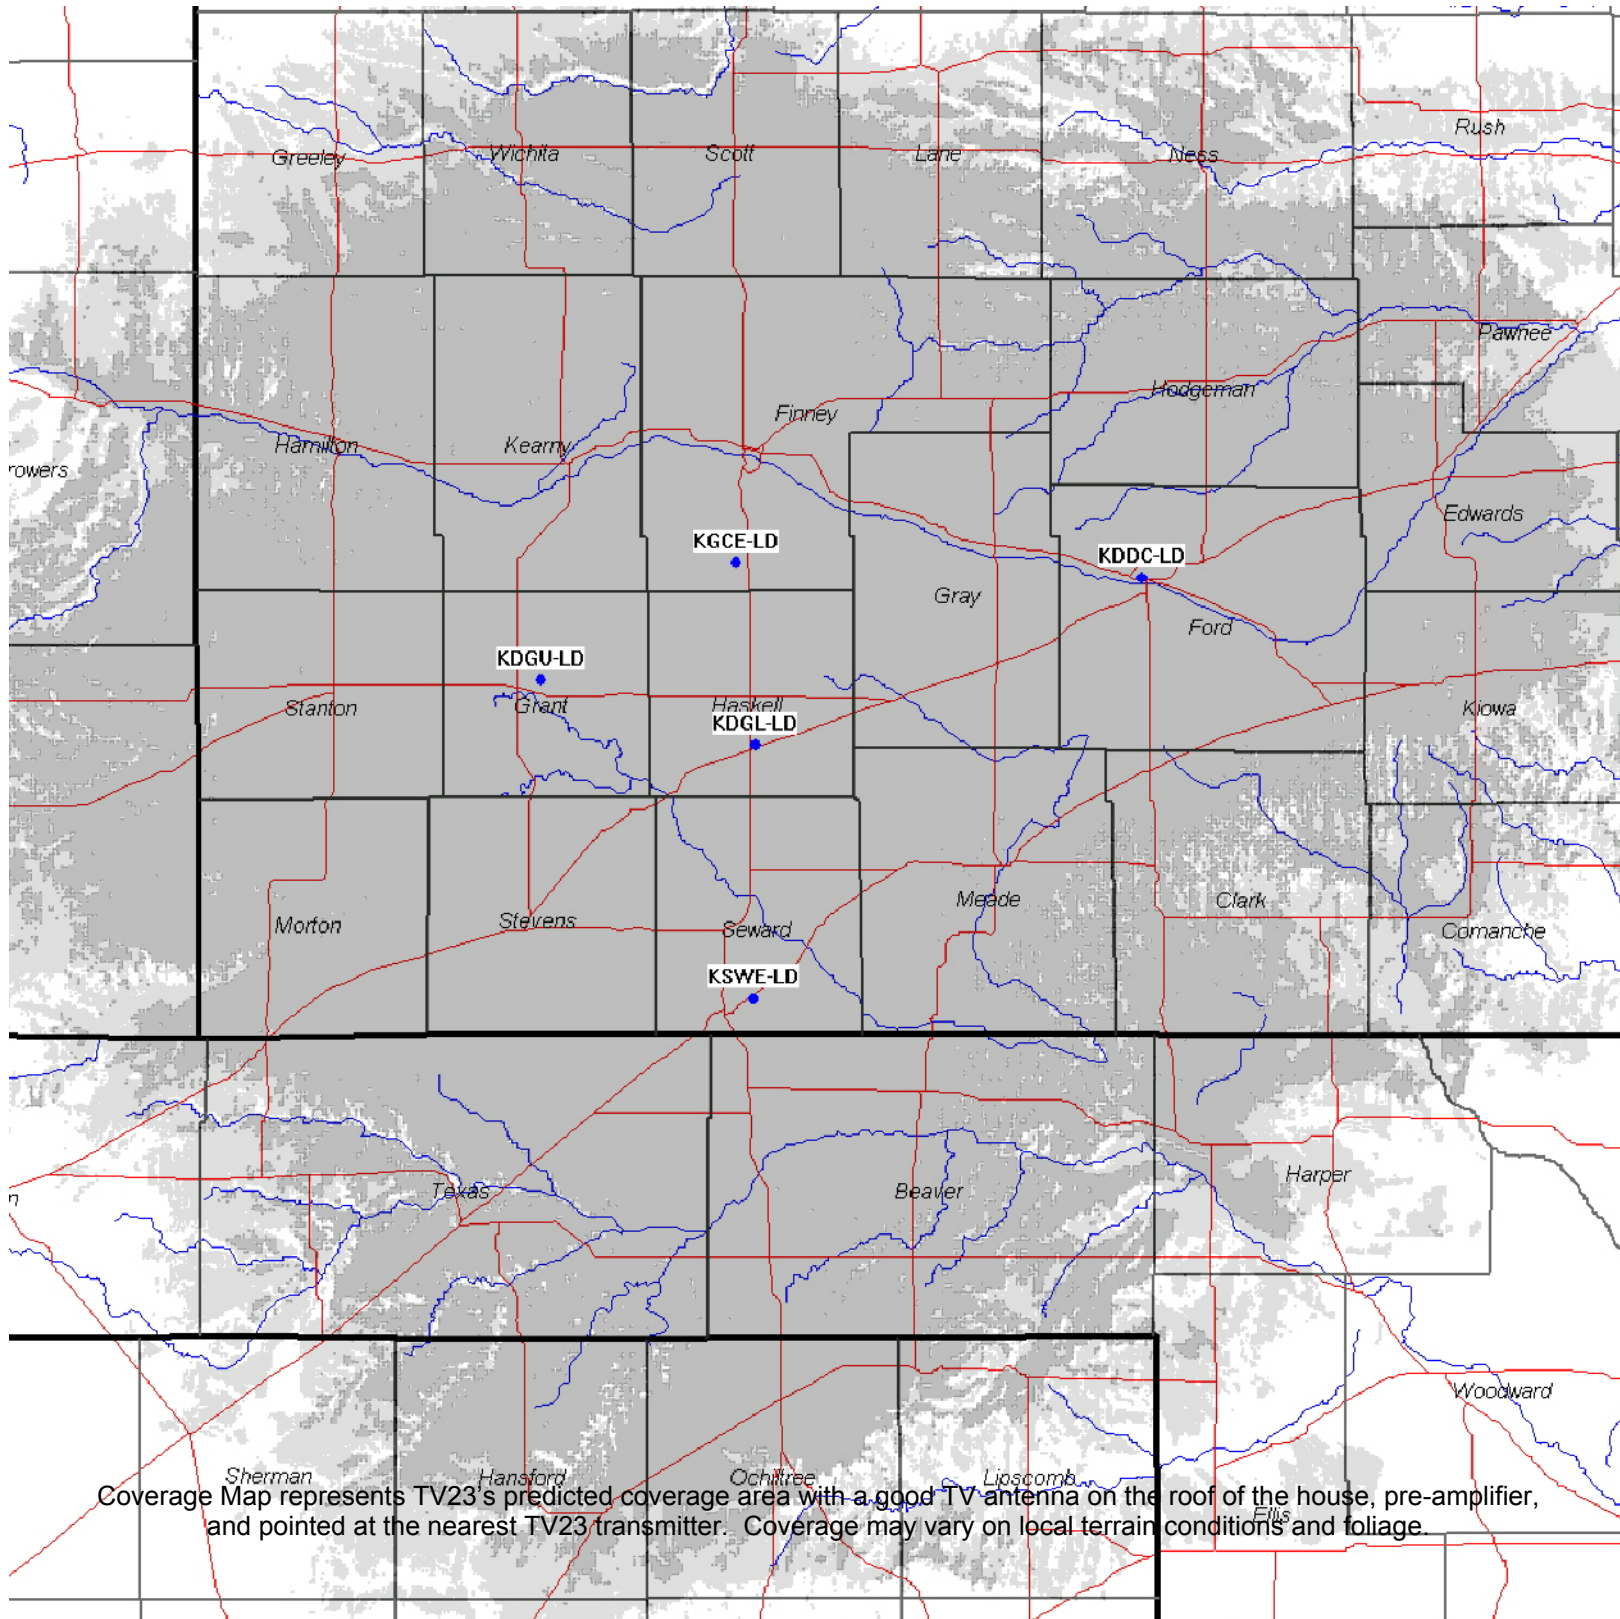

TV23 Coverage Area:

25,000+ square miles and a 29+ county area in: Southwest Kansas, Oklahoma, Colorado, and Texas!

Coverage Map represents TV23's predicted coverage area with a good TV antenna on the roof of the house, pre-amplifier, and pointed at the nearest TV23 transmitter. Coverage may vary on local terrain conditions and foliage.